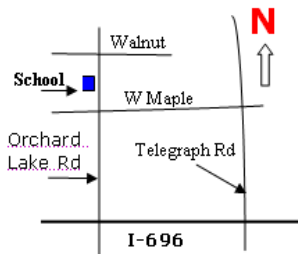

Please visit the Bichitra website for more information:
<http://www.bichitra.org>

Program Information:

When: October 8-10, 2010 (Fri-Sun)
Where: Orchard Lake Middle School
 6000 Orchard Lake Road
 West Bloomfield, MI 48322

Directions:

From the North/East (Troy / Rochester):

I-75 South → I-696 West
 Take the Orchard Lake Road Exit (Exit #5) Turn Right onto Orchard Lake Rd (North)
 Orchard Lake Middle School will be on your left after about 3.5 miles (between W Maple Rd and Walnut Rd).